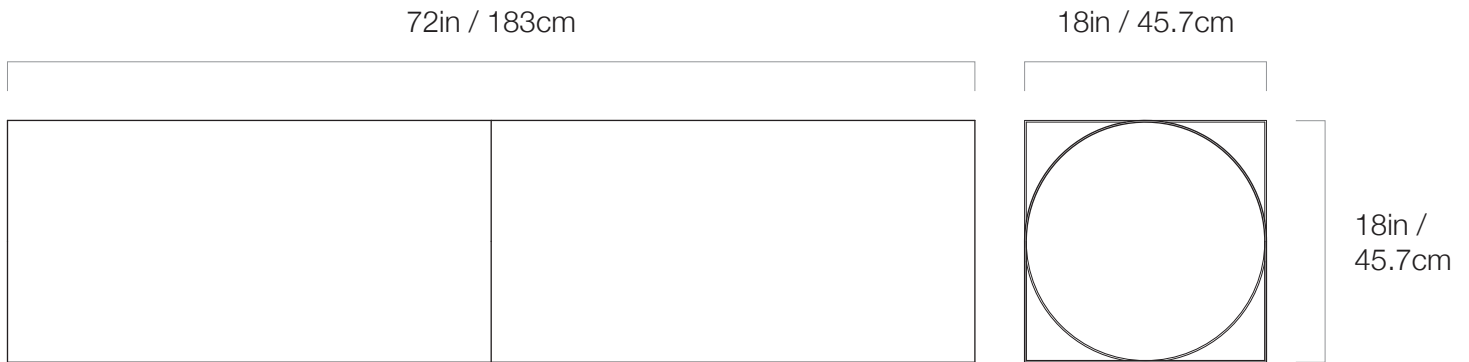

CHRISTOPHER STUART

U BENCH - STAINLESS STEEL

Construct Collection
Exclusively for The Future Perfect

Year of Design:
2020

Material:
Raw Bead Blasted Stainless Steel

Place of Origin:
USA

Size:
L 72 x D 18 x H 18in
L 183 x D 45.7 x H 45.7cm

Weight:
169lbs / 77kg

Edition:
30, + 2 AP

Custom

Open