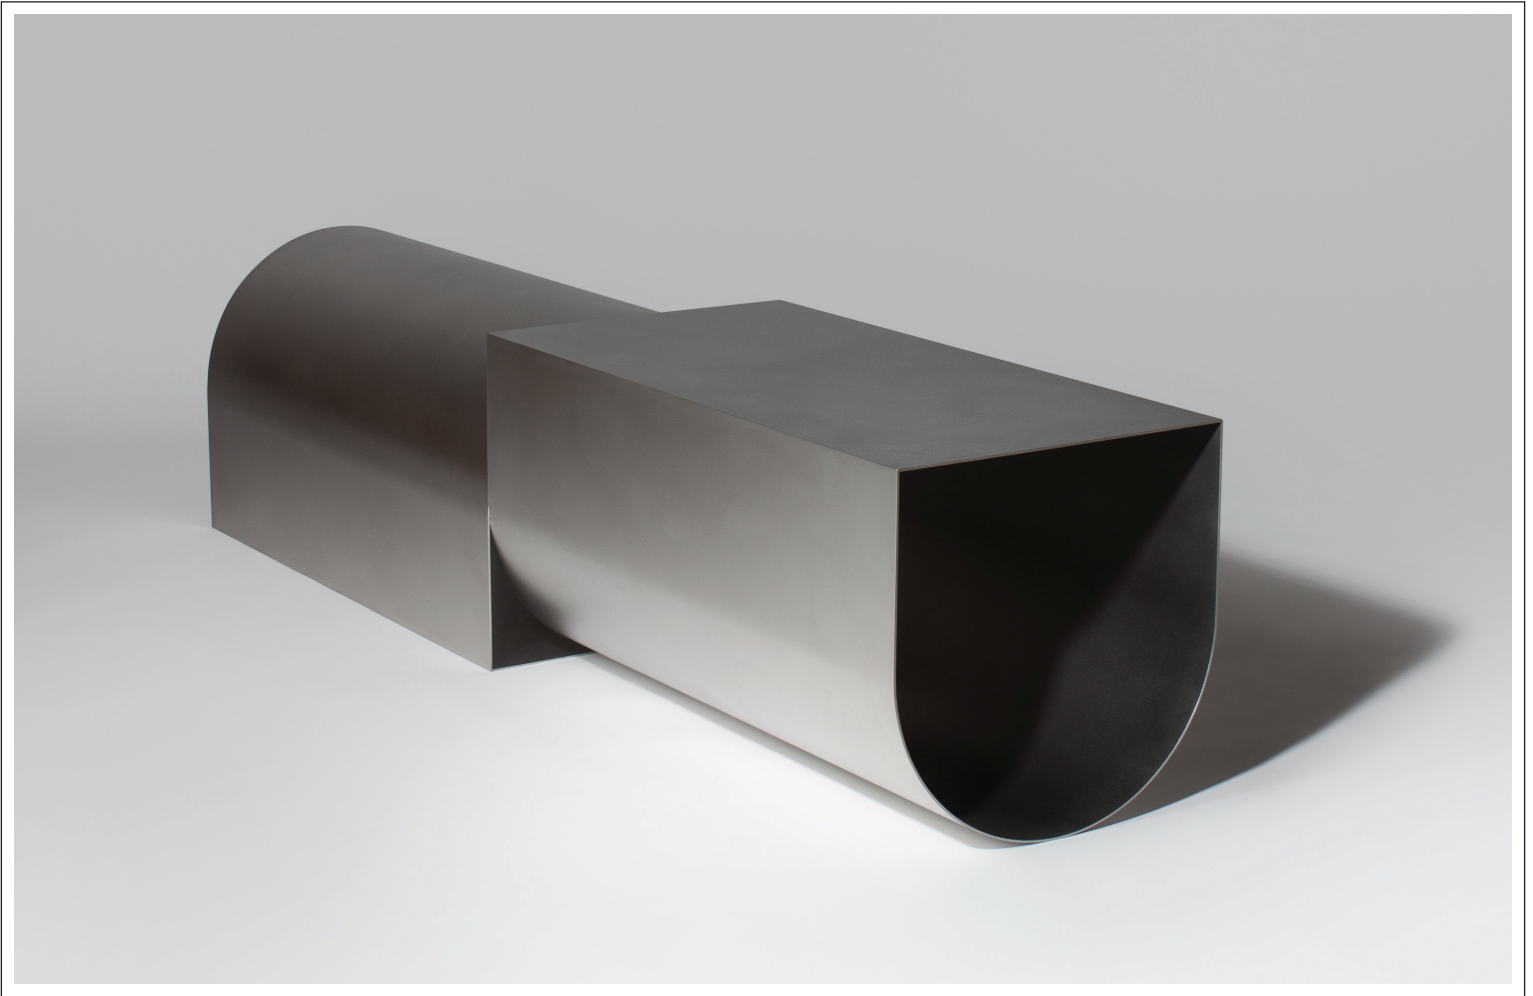

CHRISTOPHER STUART

U BENCH - STAINLESS STEEL

Construct Collection
Exclusively for The Future Perfect

perfect@thefutureperfect.com
1-877-388-7373

CHRISTOPHER STUART

U BENCH - STAINLESS STEEL

Construct Collection
Exclusively for The Future Perfect

Year of Design:
2020

Material:
Raw Bead Blasted Stainless Steel

Place of Origin:
USA

Size:
L 72 x D 18 x H 18in
L 183 x D 45.7 x H 45.7cm

Weight:
169lbs / 77kg

Edition:
30, + 2 AP

Custom

Open